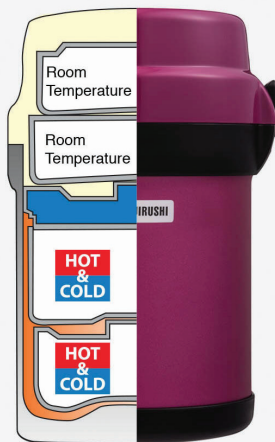

LUNCH JARS

Stainless steel vacuum insulated keep warm jar

AG+ Antibacterial inner containers

Microwaveable Containers
※except lids

Whole-Body Washable
※Do not soak under water

Vacuum Insulation

Room Temperature

Room Temperature